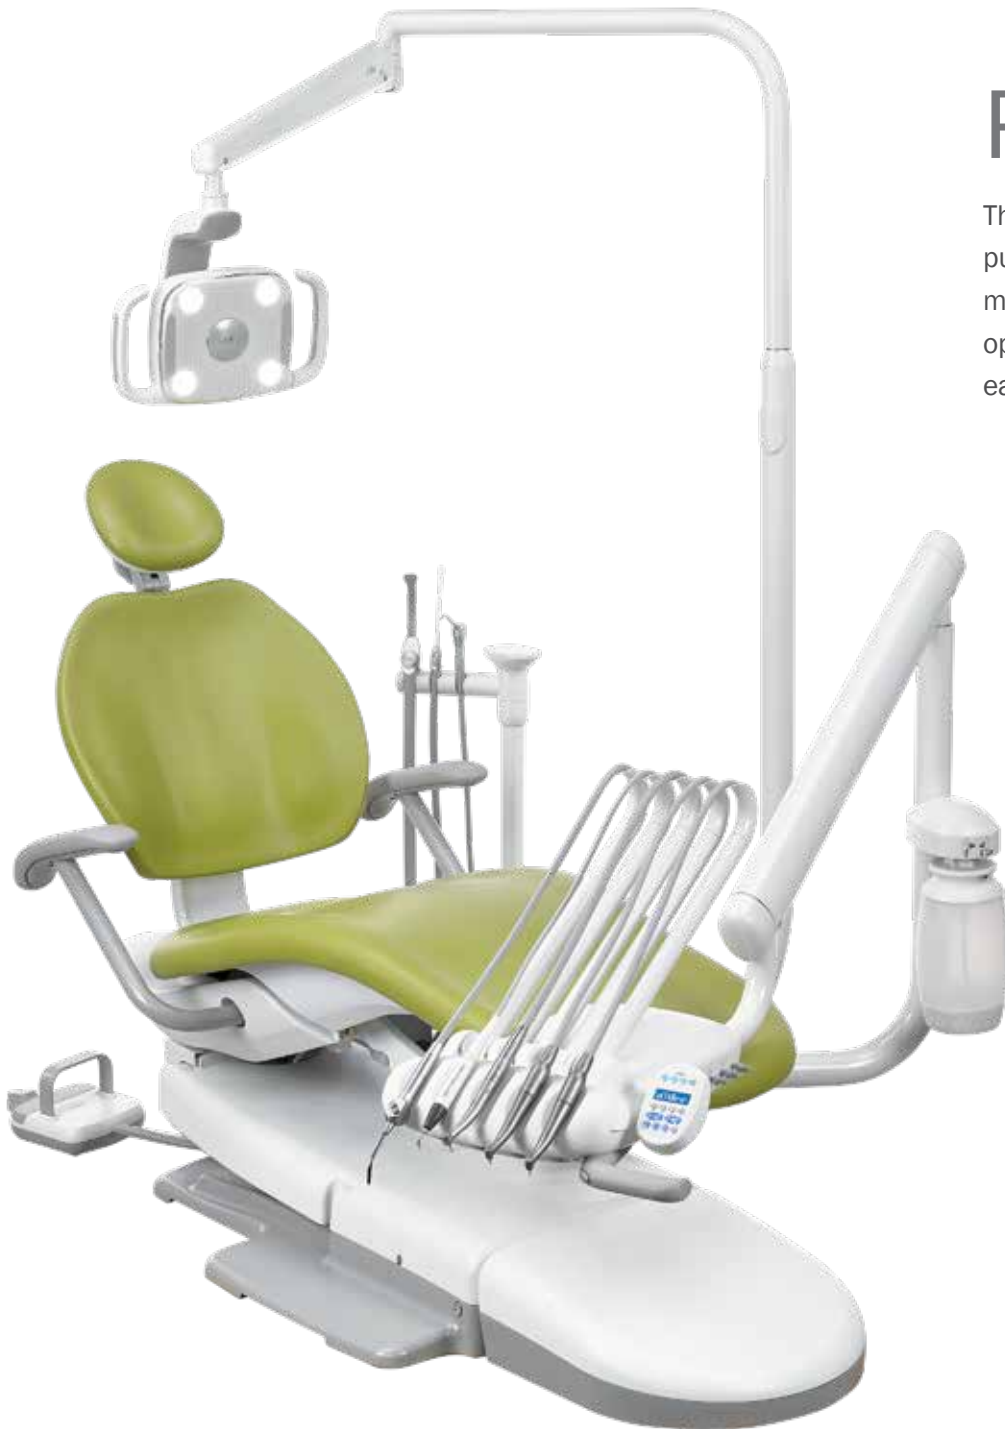

A-dec 300 Light^{LED}

 a dec[®]

Pure brilliance.

The first thing you'll notice about A-dec LED dental lights is the pure, neutral white light. Add our touchpad and all of the light modes and functions are available from one place. Your entire operator is bright, clutter free and connected, which makes it easy on your eyes—and your patient's.

Backed by a 5-year warranty.

The difference is in the details.

PURE INNOVATION

Designed with silent passive cooling so the light stays cool—and so do you.

SMART DESIGN

Designing and manufacturing in house means we control quality. That's why the large, ergonomic handles aren't just easy to grip: they're made from industrial grade resin that resists impact damage.

Solid performance. A-dec lights begin with proven parts, optically engineered specifically for dentists in their environment. A-dec LED lights are backed by a five-year warranty, but designed for a minimum 20-year life.